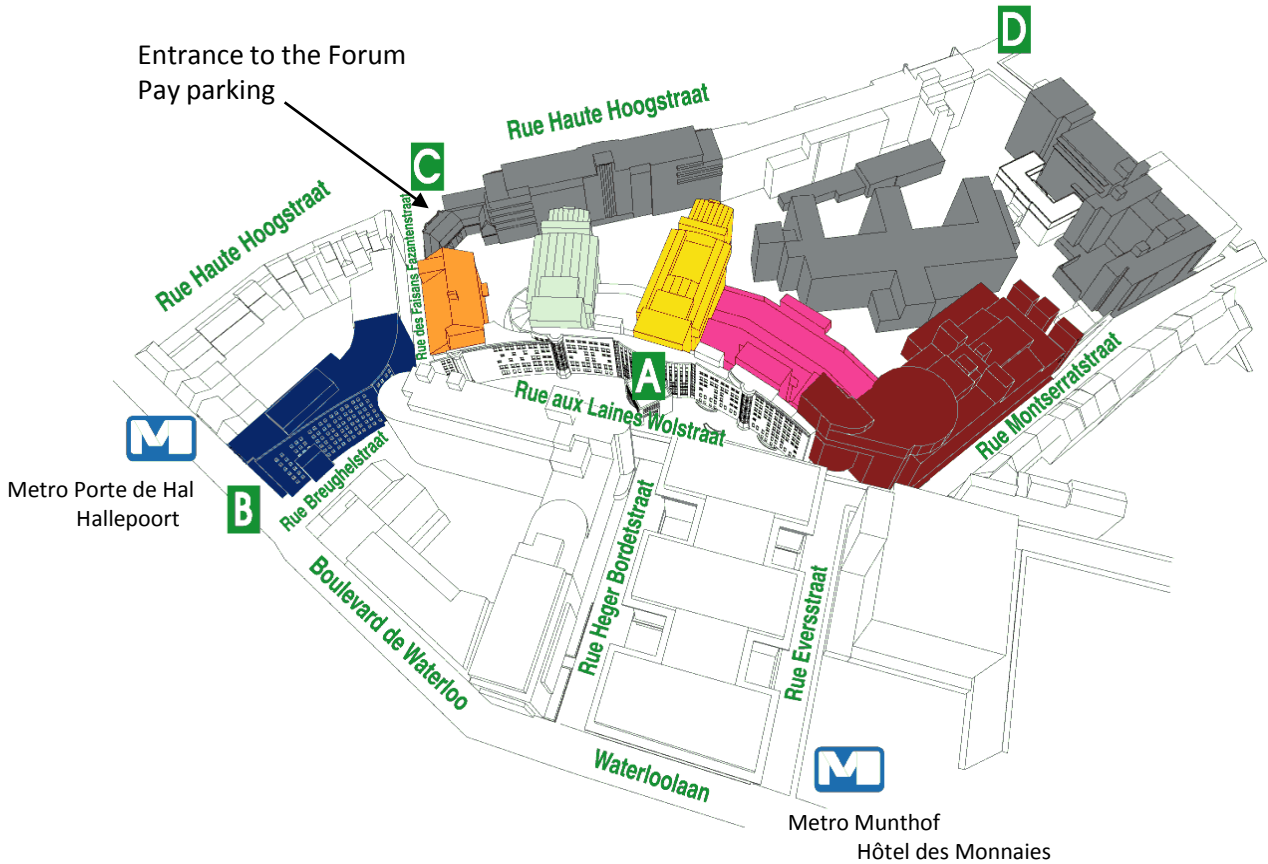

How to come to the CHU Saint-Pierre - UMC Sint-Pieter

Rue Haute 322 at 1000 Brussels - FORUM Building
Entrance via Rue Haute 322
On your left you will see a building with the name FORUM
The meeting will find place in that building

Pay Parking at:

- Rue Haute 322 – 1000 Brussels
- Boulevard de Waterloo, 103A - 1000 Brussels.